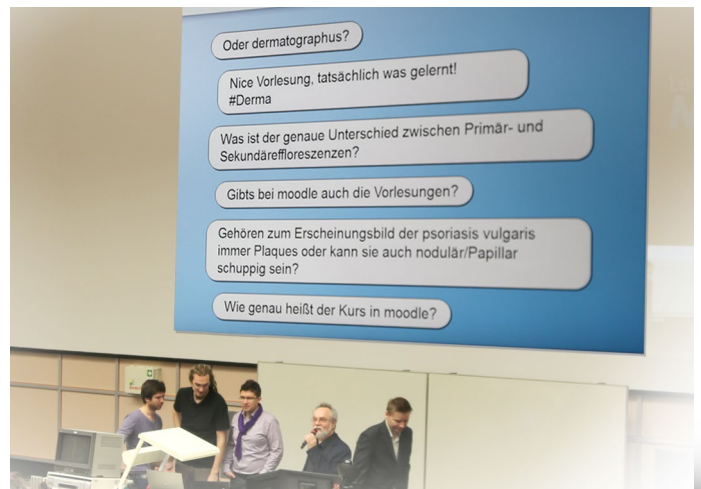

The Interactive Presenter™ - and PowerPoint Add-In - allows you to combine keypad hardware and any Smartphone or tablet PC - on all operation systems - a possibility for free participants' text messages, comments and audience's own questions. Developed, tested and tried out 2011- 2015 in over 40 universities and hundreds of public occasions.