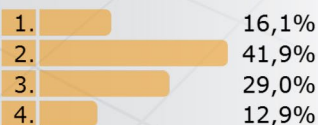

All answers

One is malignant - which one ?

Our Graphics Engine has been the gizmo of choice by global enterprises like Microsoft, Cisco, Nokia, and many more to be used in various events, launches, seminars, congresses - all there is to it given its ease of adaptation and various capabilities for a number of kinds of use. The use is only limited by imagination. If you can imagine it, we can provide it.