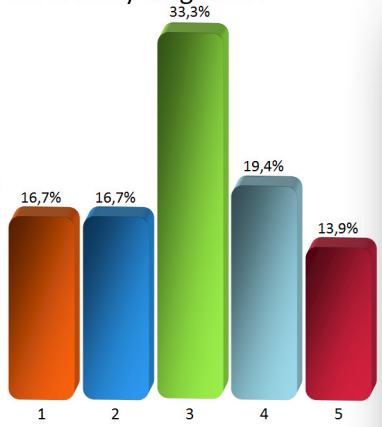

result graphics

All of the above investigations are subsequently performed. Brain imaging does not reveal any abnormality. What is the most likely diagnosis?

1. Glioma
2. Meningioma
3. Pituitary adenoma
4. Cortical venous sinus thrombosis
5. Benign intracranial hypertension

in PowerPoint Add-In

All of the above investigations are subsequently performed. Brain imaging does not reveal any abnormality. What is the most likely diagnosis?

1. Glioma
2. Meningioma
3. Pituitary adenoma
4. Cortical venous sinus thrombosis
5. Benign intracranial hypertension