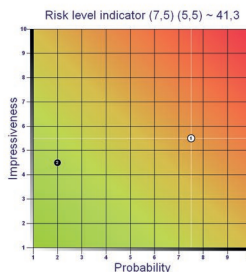

Result slide graphics:

- A. Default horizontal bars
- B. Narrow horizontal bars
- C. Vertical bars
- D. Pie
- E. Dynamic 3D graphics for online group result comparison

iPress3D Software

- Win XP, Vista, 7, 8, 10.

- Basic questions, rating scale, priority, group, winner, risk level, repoll most voted options and more
- Horizontal bars, vertical bars and pie chart
- Dynamic 3D graphics for online and direct group result comparison DIALOGUE