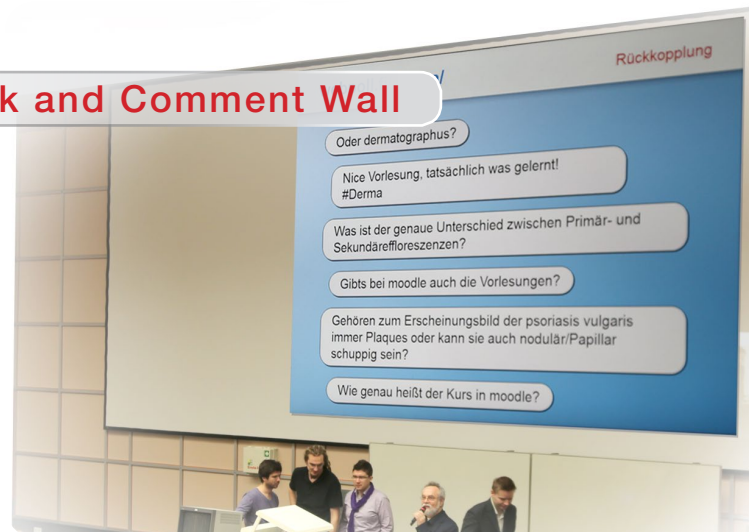

Vote, send feedback, comment, or ask questions using smartphones and tablets. On all platforms. Globally certified standards.

Supported by PowerPoint Add-In and iPress3D.