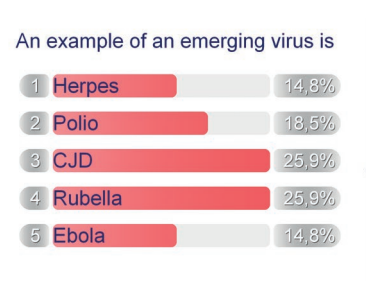

Result slide graphics:

- A. Default horizontal bars
- B. Narrow horizontal bars
- C. Vertical bars
- D. Pie
- E. Dynamic 3D graphics for online group result comparison

iPress3D Software

- Win XP, Vista, 7, 8, 10.